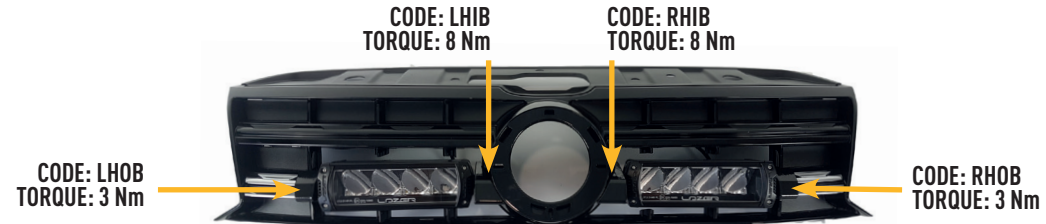

MADE IN THE UK

/LAZERLAMPS

/LAZERLAMPS

LAZER
HIGH PERFORMANCE LIGHTING

VW AMAROK V6 (2016+)

FITTING INSTRUCTIONS
ANLEITUNG
INSTRUCTIONS
INSTRUCCIONES

INSTALLATION (should be completed with the grille left on the vehicle)