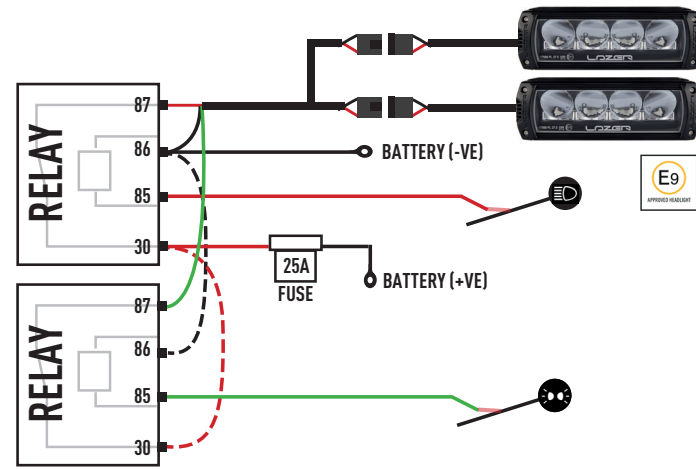

TRIPLE-R 750 WITH POSITION LIGHT