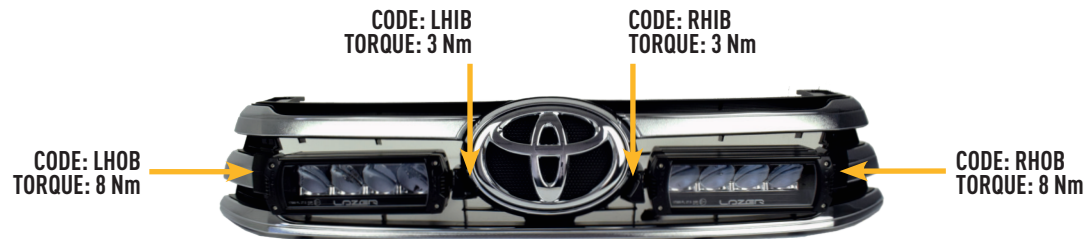

LAZER
HIGH PERFORMANCE LIGHTING

TOYOTA HILUX (2017+)

FITTING INSTRUCTIONS ANLEITUNG INSTRUCTIONS INSTRUCCIONES

INSTALLATION (should be completed with the grille left on the vehicle)

ELECTRICAL CONNECTION | ELEKTRISCHER ANSCHLUSS BRANCHEMENT ÉLECTRIQUE | CONEXIÓN ELÉCTRICA