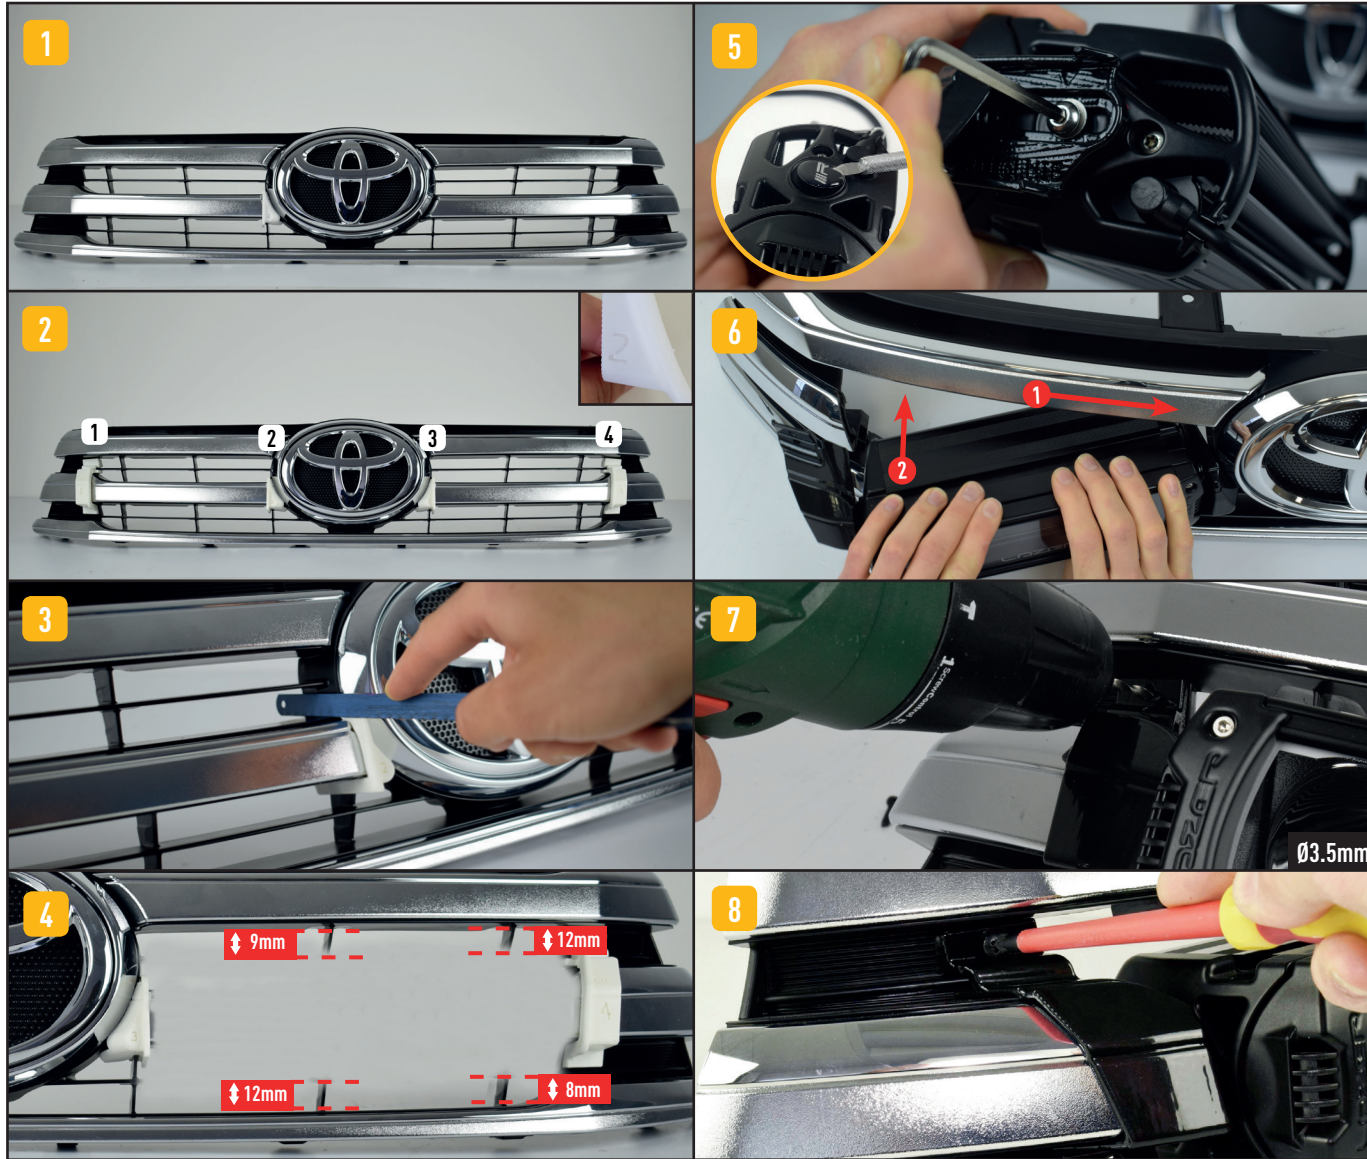

LAZER
HIGH PERFORMANCE LIGHTING

TOYOTA HILUX (2017+)

FITTING INSTRUCTIONS ANLEITUNG INSTRUCTIONS INSTRUCCIONES

INSTALLATION (should be completed with the grille left on the vehicle)

ELECTRICAL CONNECTION | ELEKTRISCHER ANSCHLUSS BRANCHEMENT ÉLECTRIQUE | CONEXIÓN ELÉCTRICA