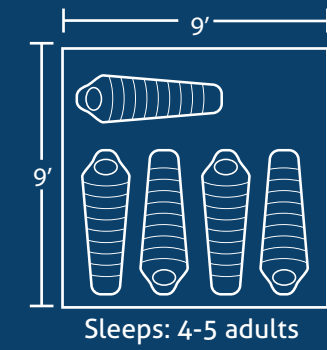

TIME WELL SPENT

The ultimate camping oasis! The Backroadz SUV Tent Model 13100 offers Napier Outdoors' exclusive detachable vehicle sleeve which allows for easy access to the cargo area of your vehicle – charge gadgets, add storage space, and sleep wherever you like!

- Exclusive detachable vehicle sleeve designed to accommodate all SUV's, CUV's and minivans
- Spacious 9' x 9' ground tent with 7' of headroom
- Connects to the cargo area of your vehicle, offering convenience and additional storage solutions
- Superb weather protection provided by a removable rainfly
- 3 mesh windows and wide entrance offer optimal ventilation and accessibility
- Gear pocket and lantern holder provide convenience and organization

A tree will be planted with every Backroadz Tent purchased

* See specs on page 26 for details