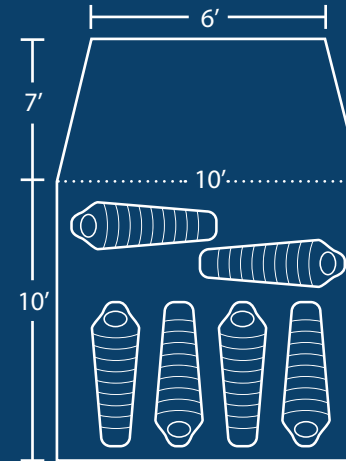

Sleeps: 5-6 adults

* See specs on page 26 for details