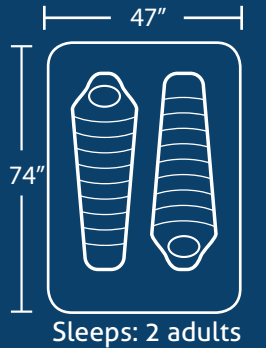

MAKIN' MEMORIES

Whether you are roughing it on the living room floor or sleeping comfy in the back of your truck beside river rapids, the comfortable Sportz Air Mattress will have you sleeping soundly through the night.

- Custom sized to fit between the wheel wells of most pickup beds
- Flocked top prevents bedding from slipping
- Built-in, hand-power air pump
- Backed by a 30 day warranty