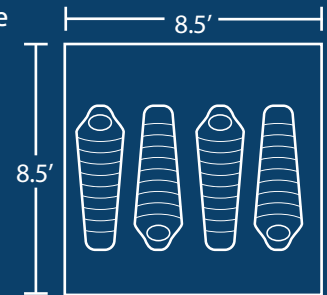

BE A HAPPY CAMPER

The Sportz Dome-To-Go is the only hatchback tent on the market designed to fit compact vehicles! The detachable sleeve provides versatility, convenience, and flexibility.

- Exclusive detachable vehicle sleeve designed to accommodate all hatchback vehicles
- Spacious 8.5' x 8.5' ground tent with over 6.5' of headroom
- Full rainfly provides ultimate weather protection
- 6' x 6' awning for added shade and living space
- 2 large doors and 3 mesh windows offer optimal ventilation
- Connects to the cargo area of your vehicle, offering convenience and additional storage solutions
- Built-in storm flaps provide additional weather protection and privacy
- Gear pockets, loft, and lantern holder offer additional storage and organization
- Expandable and lightweight carrying bag for easy storage