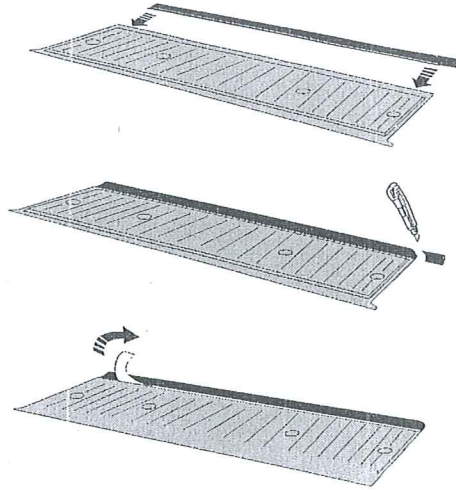

BED LINER INSTALLATION MANUAL

FOR D/C SP/C S/C

1366

PART LISTS

TOOLS

No.12

2

2.1

2.2

2.3

3

4

5

6

7 OPTION

8

9

10

11

 X4